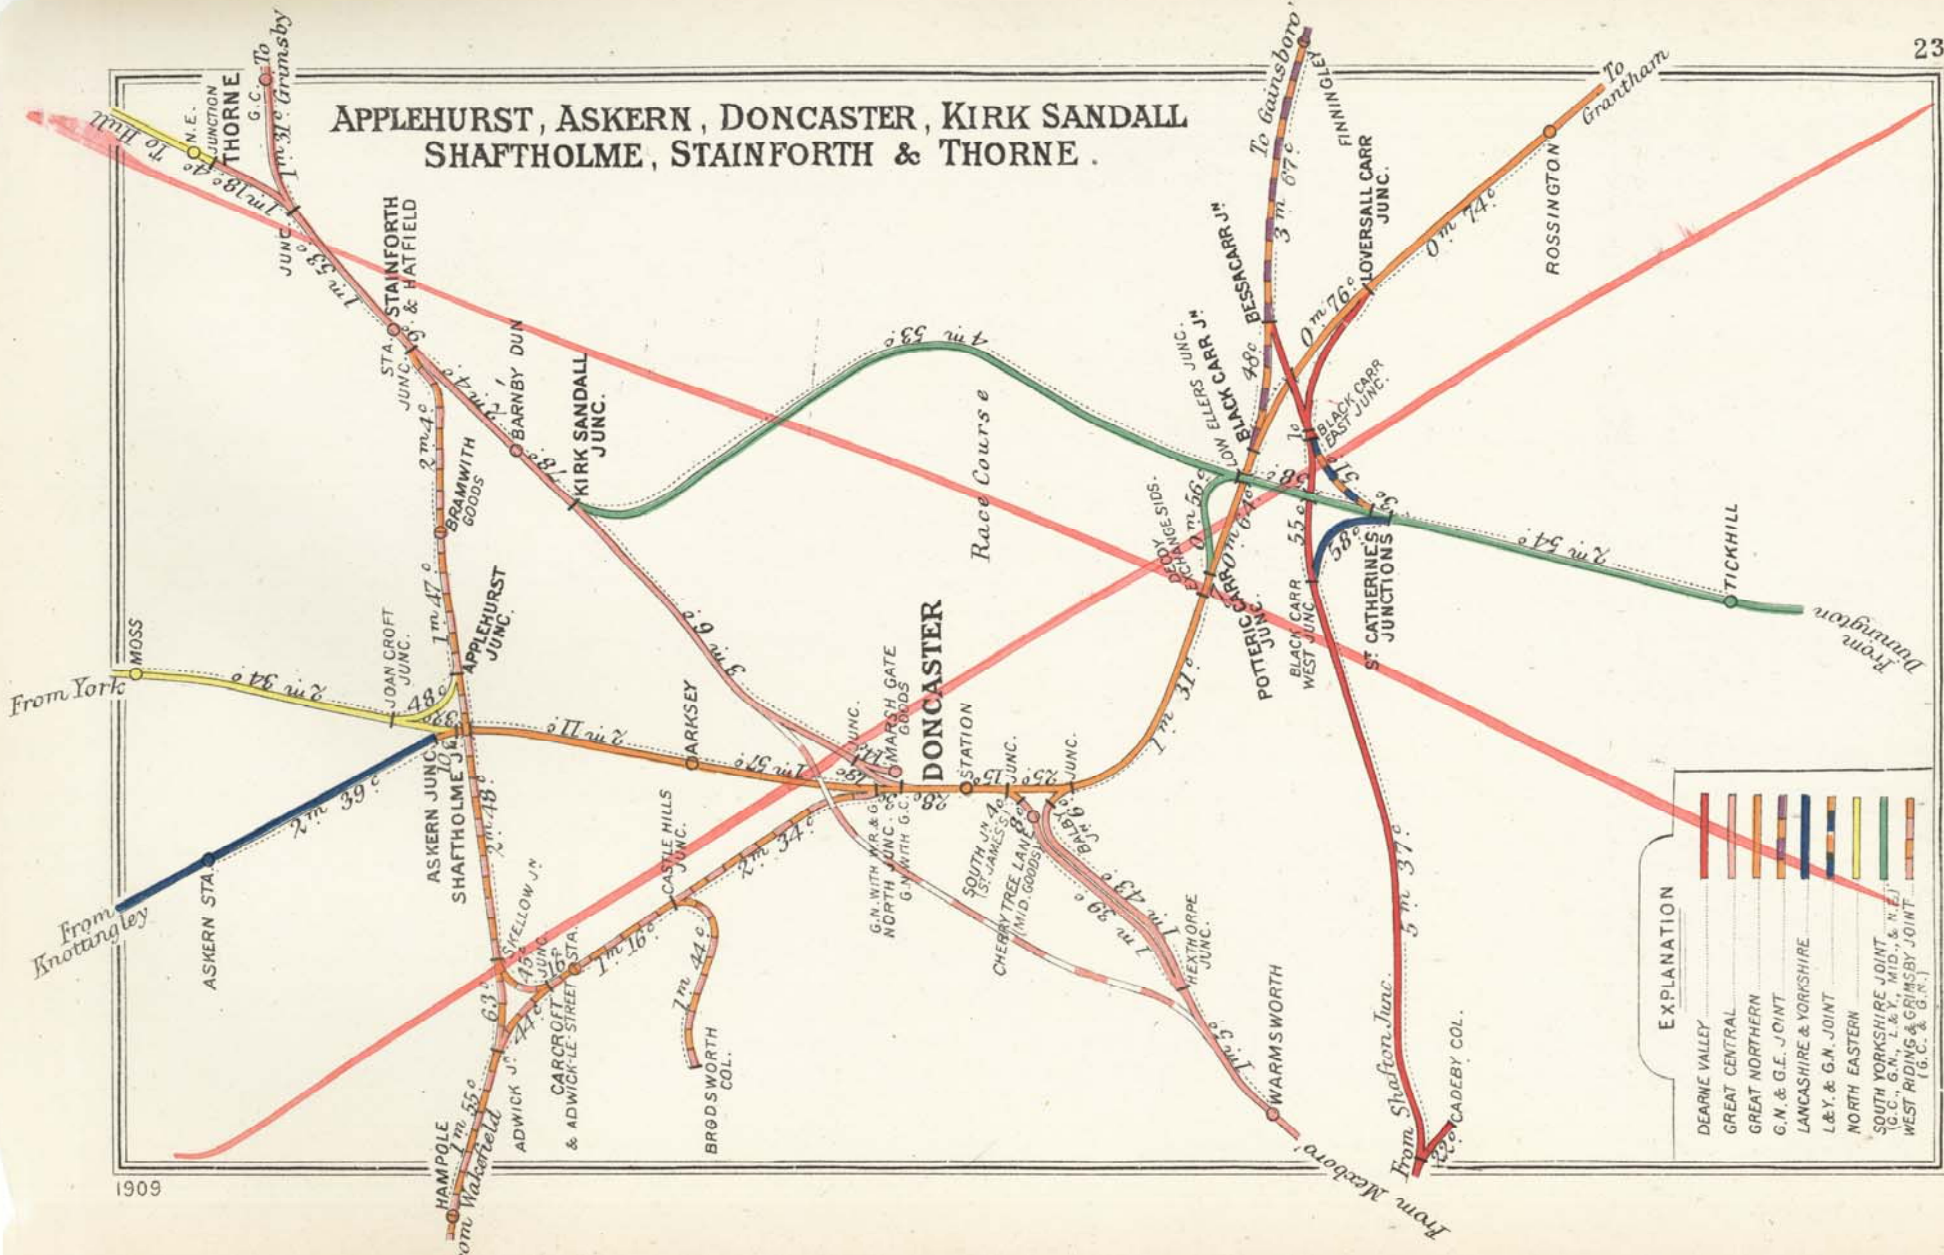

APPLEHURST, ASKERN, DONCASTER, KIRK SANDALL SHAFTHOLME, STAINFORTH & THORNE.

EXPLANATION

[Red line]	DEARNE VALLEY
[Orange line]	GREAT CENTRAL
[Yellow line]	GREAT NORTHERN
[Green line]	G.N. & G.E. JOINT
[Blue line]	LANCASHIRE & YORKSHIRE
[Purple line]	L.&Y. & G.N. JOINT
[Brown line]	NORTH EASTERN
[Grey line]	SOUTH YORKSHIRE JOINT
[Black line]	G.C., G.N., L. & Y., MID., & N.E.
[White line]	WEST RIDINGS & GRIMSBY JOINT
[Dotted line]	(G.C. & G.N.)